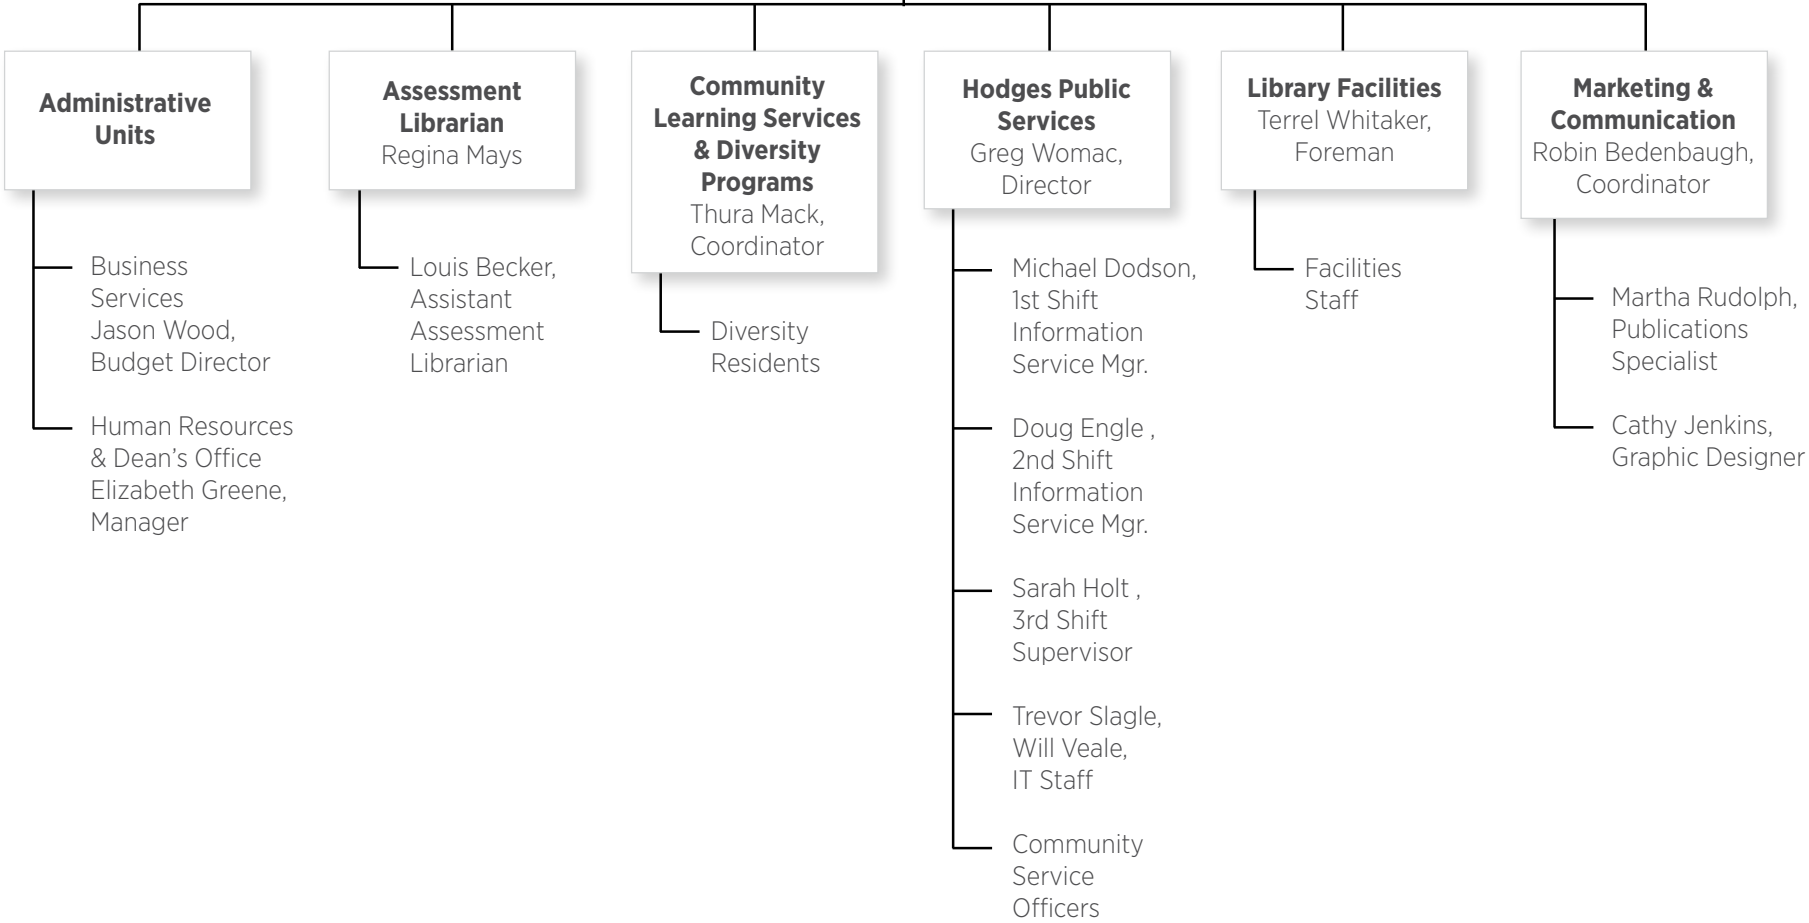

Dean
Steven Smith

Executive Associate Dean
Rita Smith

Dean
Steven Smith

**Associate Dean for
Research, Collections,
& Scholarly Communication**
Holly Mercer